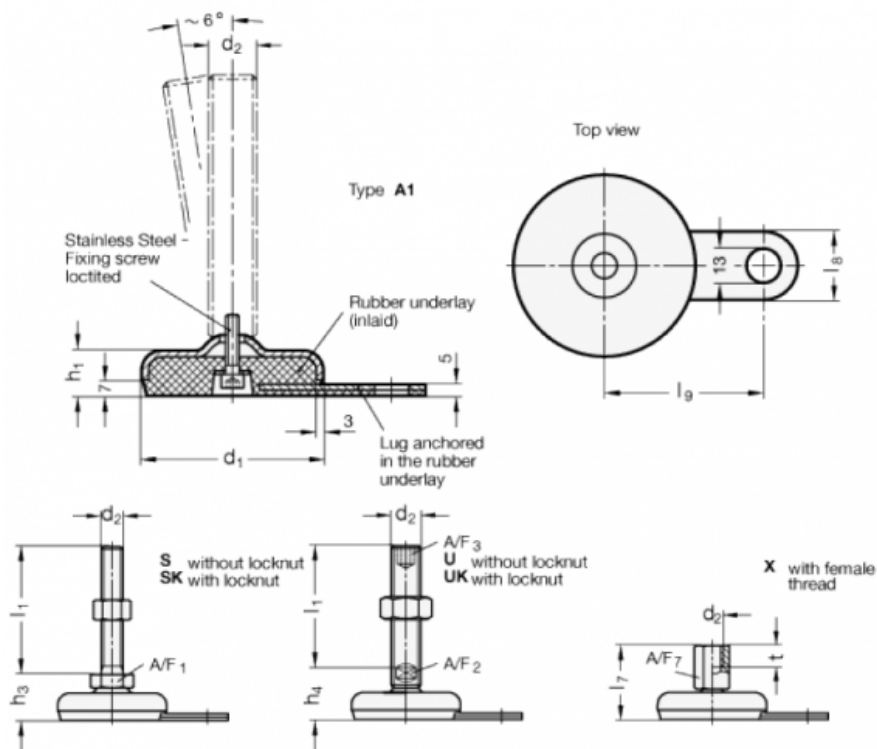

Article number: 203280M863A1SK

Description: E+G levelling foot
GN 32-80-M8-63-A1-SK

Note: SK With nut, External hexagon at the bottom

Measures

A/F1	= 17
d1	= 80
d2	= M8
h1	= 20
h3	= 28
l1	= 63
l8	= 30
l9	= 70